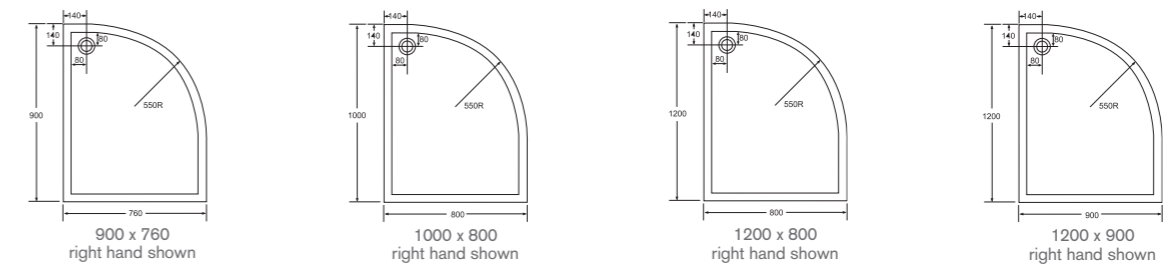

Offset Quadrants