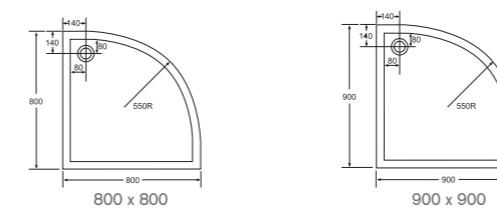

Quadrant Trays