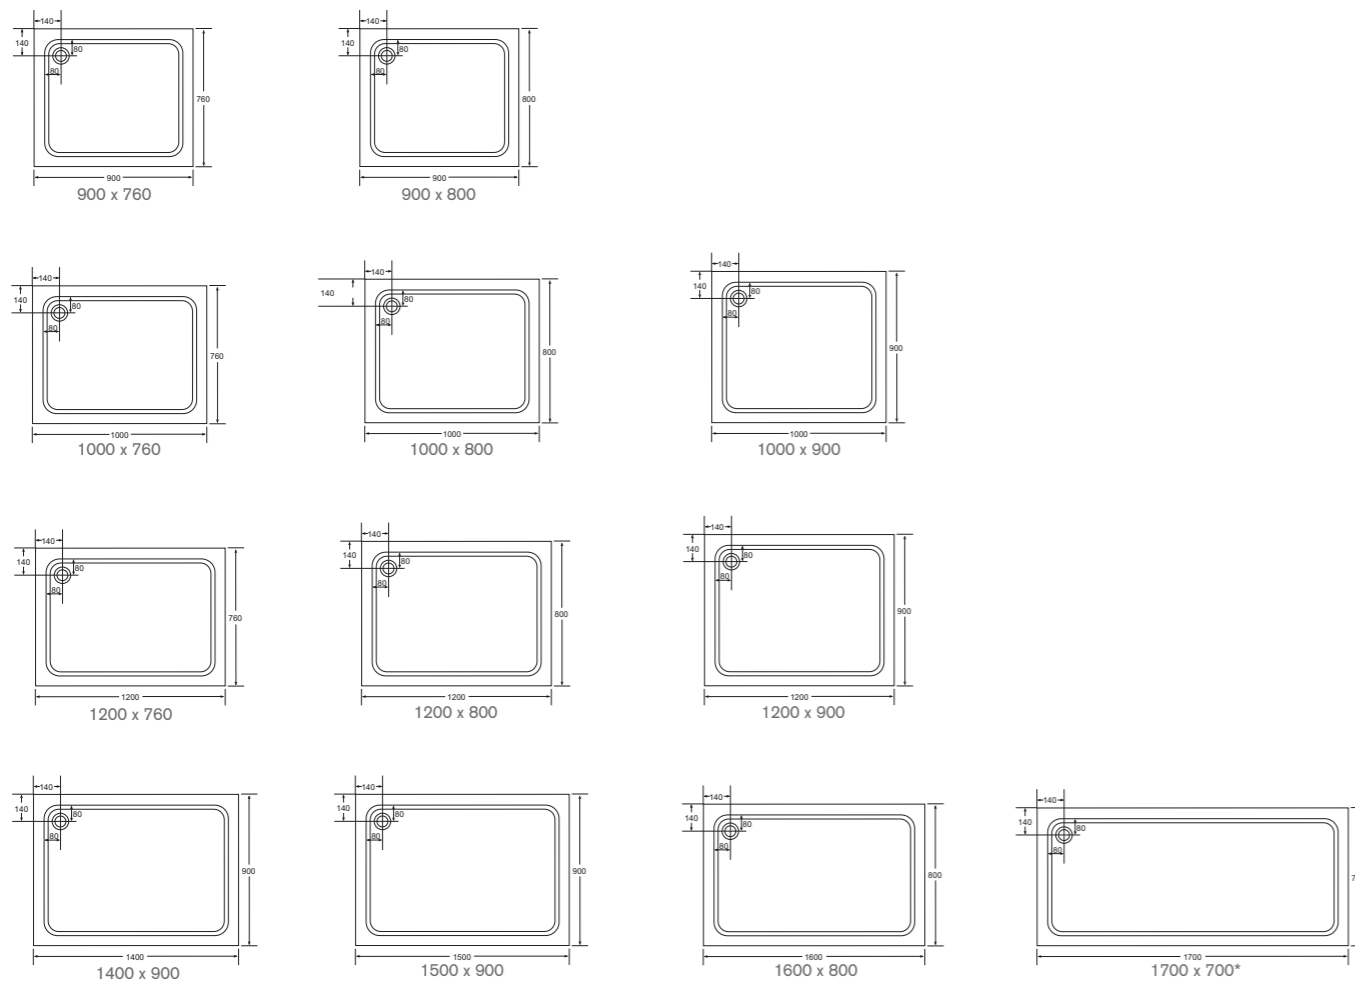

Quadrant Trays

Rectangle Trays