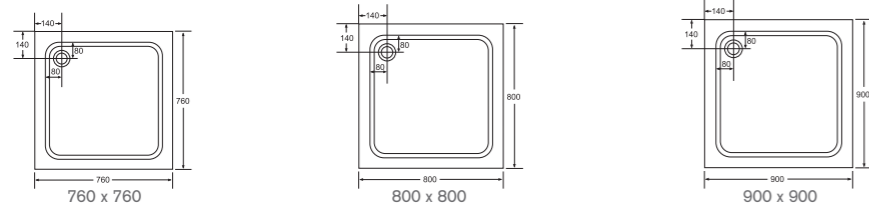

Aquadart Shower Trays

Key Features
Slimline 45mm height
ABS capped stone resin
All trays are riser pack compatible
Optional riser leg and panel pack
Extensive range
Optional Fast Flow Waste
Lifetime Guarantee
Includes Concealed Fast Flow Waste

Aquadart Shower Trays & Waste

Key Features
Slimline 45mm height
ABS capped stone resin
All trays are riser pack compatible
Optional riser leg and panel pack
Extensive range
Optional Fast Flow Waste
Lifetime Guarantee
Includes Concealed Fast Flow Waste

Square Trays